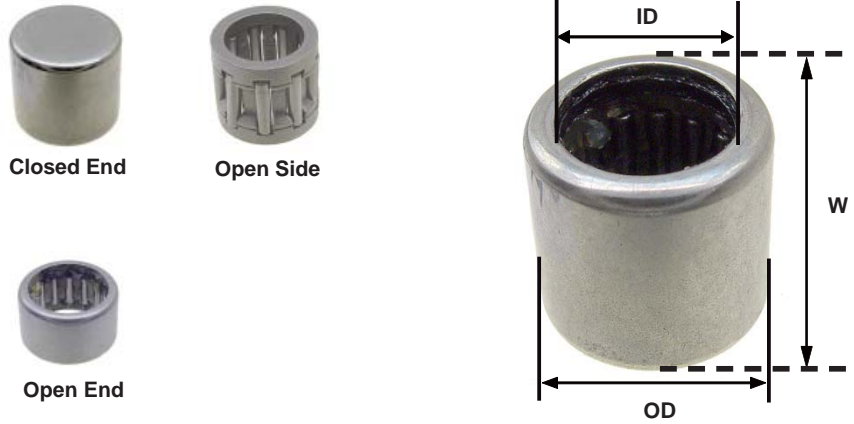

Needle Bearings & Tolerance Ring

Metro Auto Industrial Inc.
Toll Free: **1-800-263-8761**

Dimension Reference

INDEX

Needle Bearing by ID Size

| Metro# | ID | OD | Width | Page |
|----------|-------|-------|-------|------|
| 8-061008 | 6.45 | 10.04 | 7.80 | 7 |
| 8-081207 | 8.40 | 12.00 | 7.70 | 7 |
| 8-081410 | 8.40 | 13.98 | 9.90 | 7 |
| 8-091214 | 9.05 | 11.75 | 13.65 | 7 |
| 8-091213 | 9.40 | 11.75 | 12.60 | 7 |
| 8-091408 | 9.88 | 14.30 | 7.72 | 7 |
| 8-101413 | 10.25 | 13.80 | 12.63 | 8 |
| 8-111514 | 11.00 | 15.50 | 14.30 | 8 |
| 8-111613 | 11.35 | 15.95 | 12.60 | 8 |
| 8-121610 | 12.35 | 16.04 | 9.90 | 8 |
| 8-142020 | 14.50 | 20.00 | 19.88 | 8 |
| 8-141817 | 14.65 | 18.00 | 16.89 | 8 |
| 8-152116 | 15.20 | 21.00 | 15.88 | 9 |
| 8-152112 | 15.60 | 21.03 | 11.85 | 9 |
| 8-172417 | 17.00 | 23.80 | 17.48 | 9 |
| 8-172431 | 17.00 | 23.89 | 31.67 | 9 |